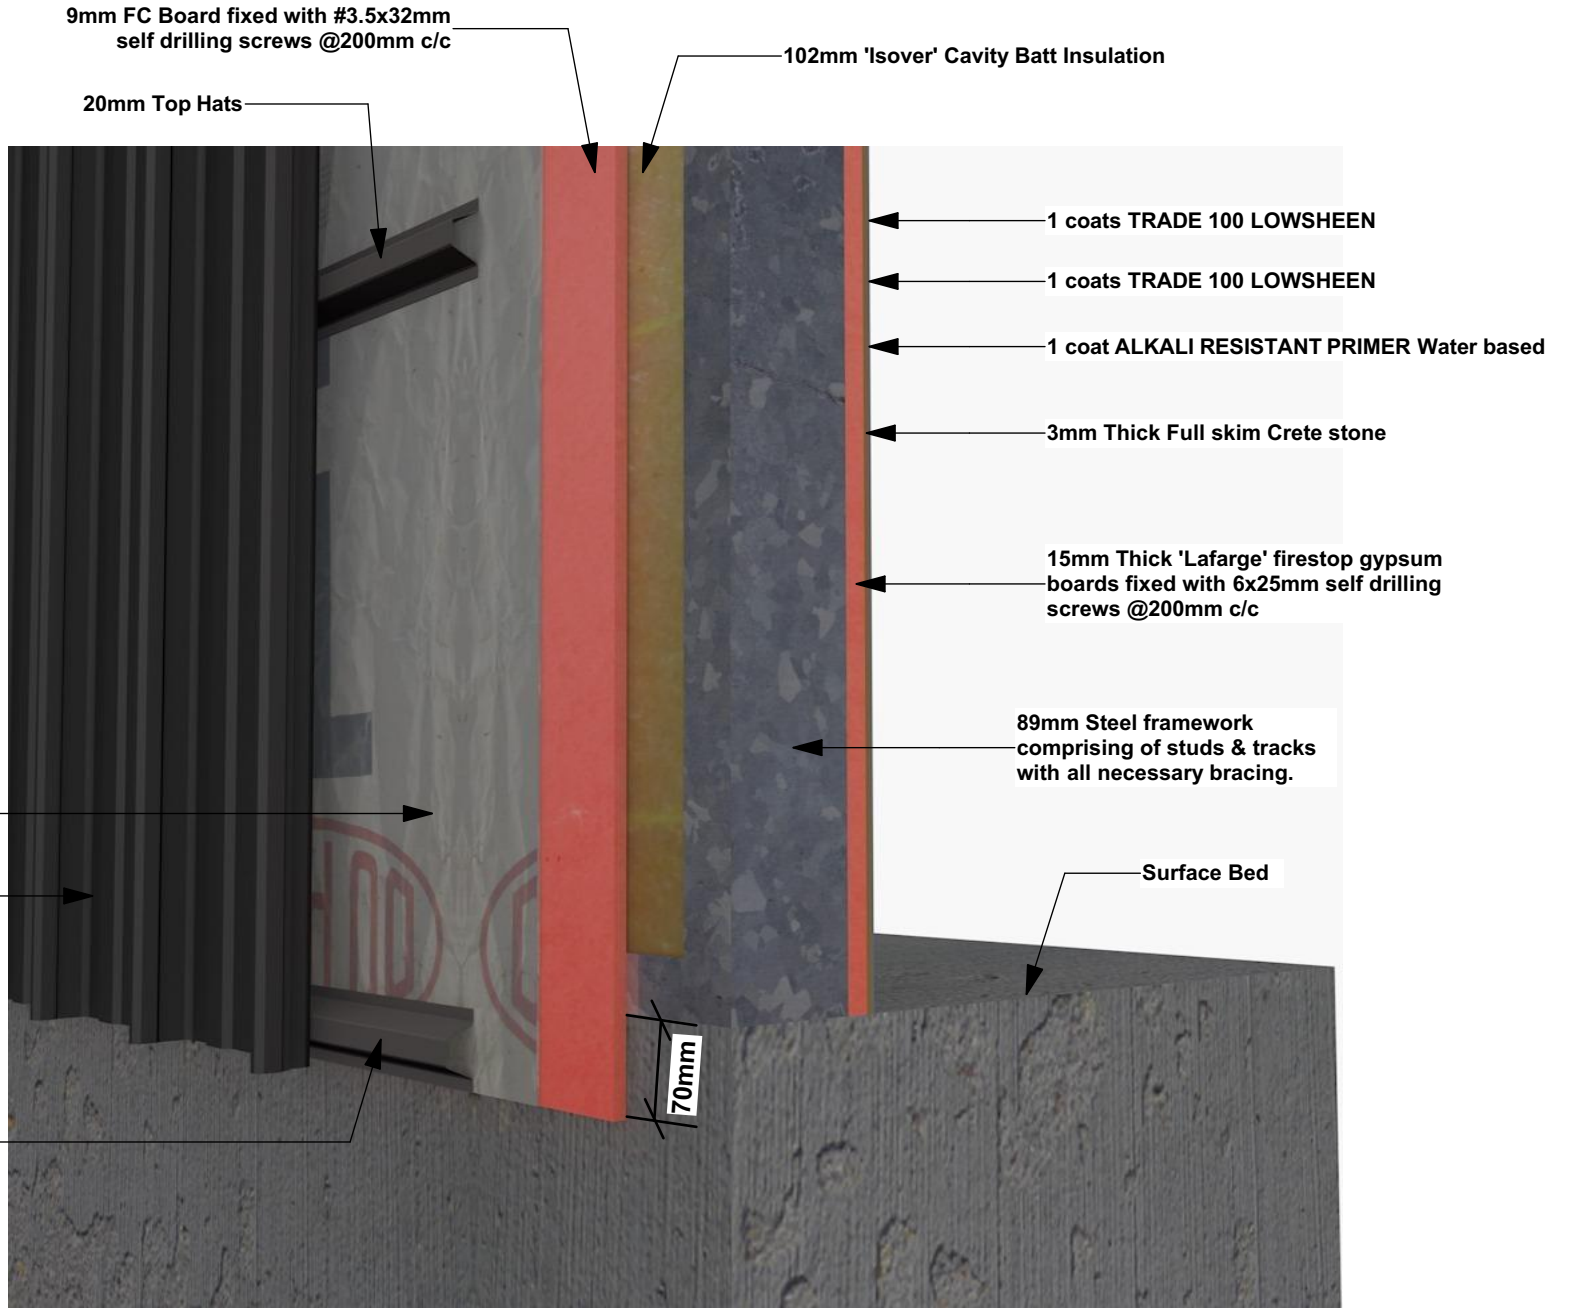

Diamondek Wall System:	
R value:	2.8
Fire Rating :	60min
Sound insulation:	48d
Over all thickness :	185mm

DIAMONDEK LFS WALL (3D)