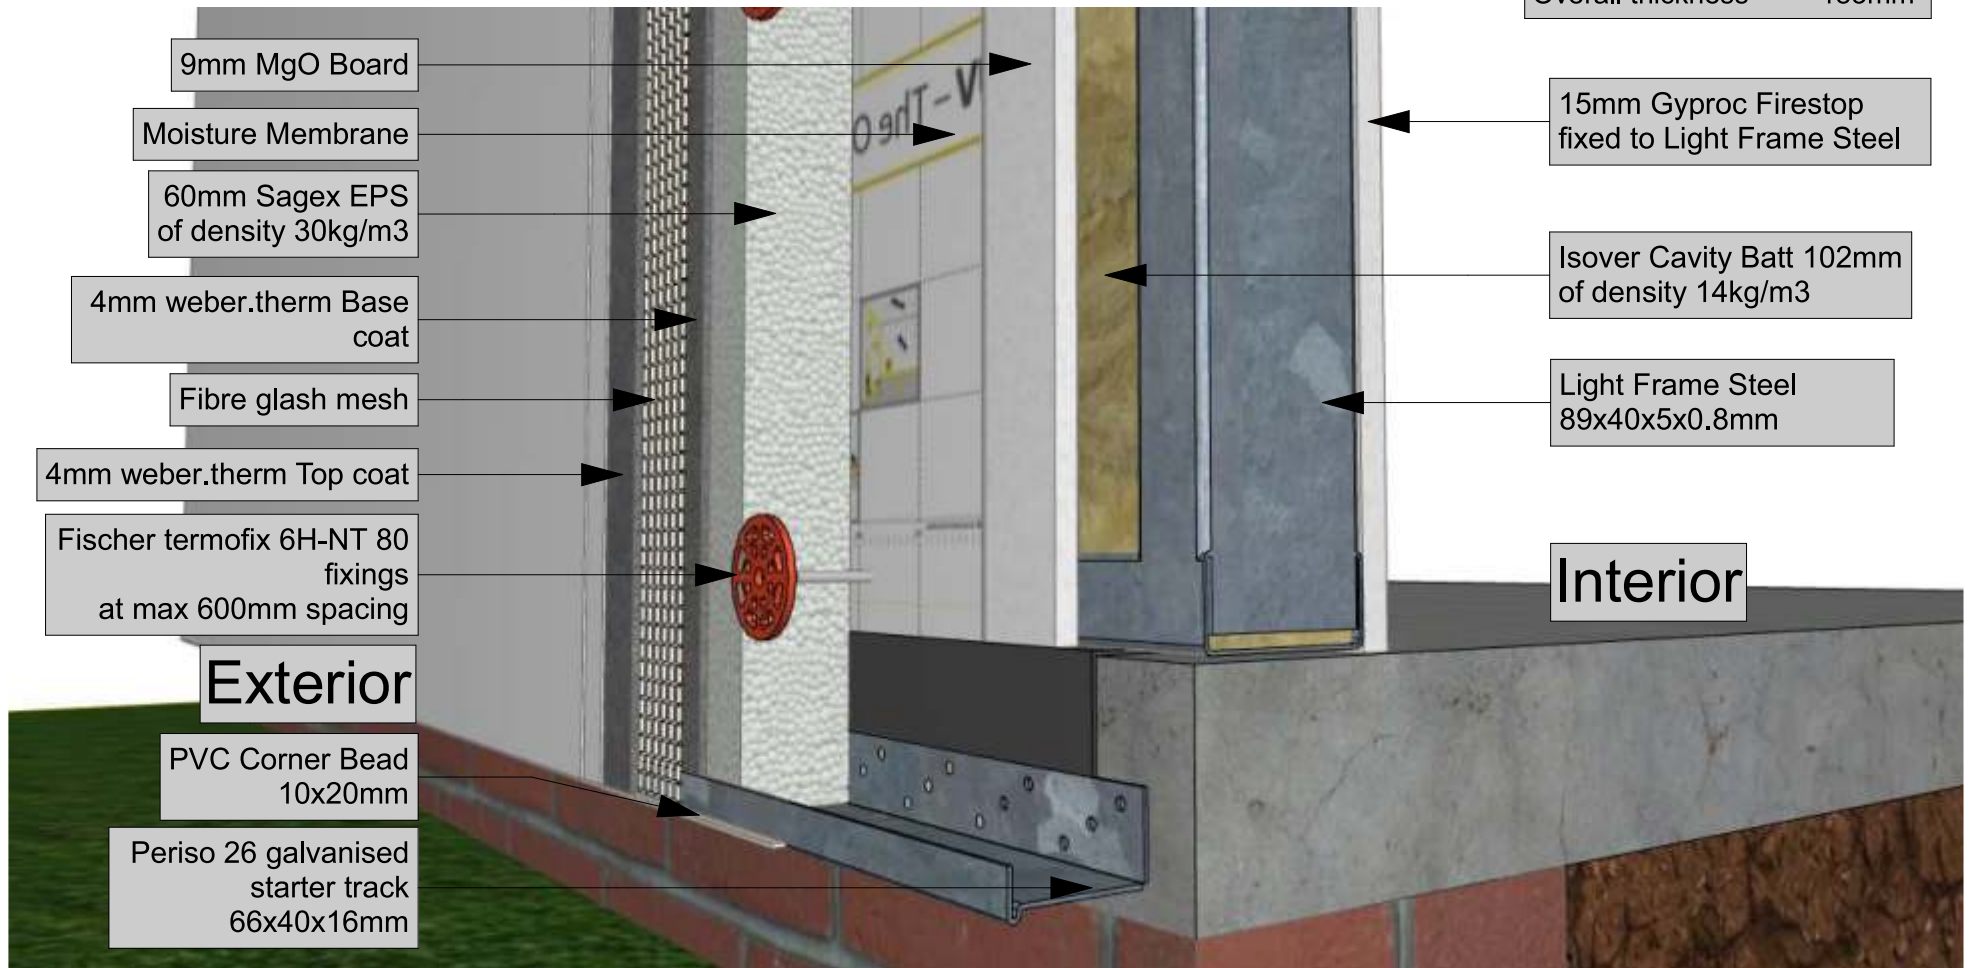

ETICS Wall System:	
R-value	4.652
Total weight/wall m <sup>2</sup>	53kg/m <sup>2</sup>
Fire Rating	30min
Sound Insulation	46dB
Overall thickness	183mm

**ETICS - Typical Base Detail**